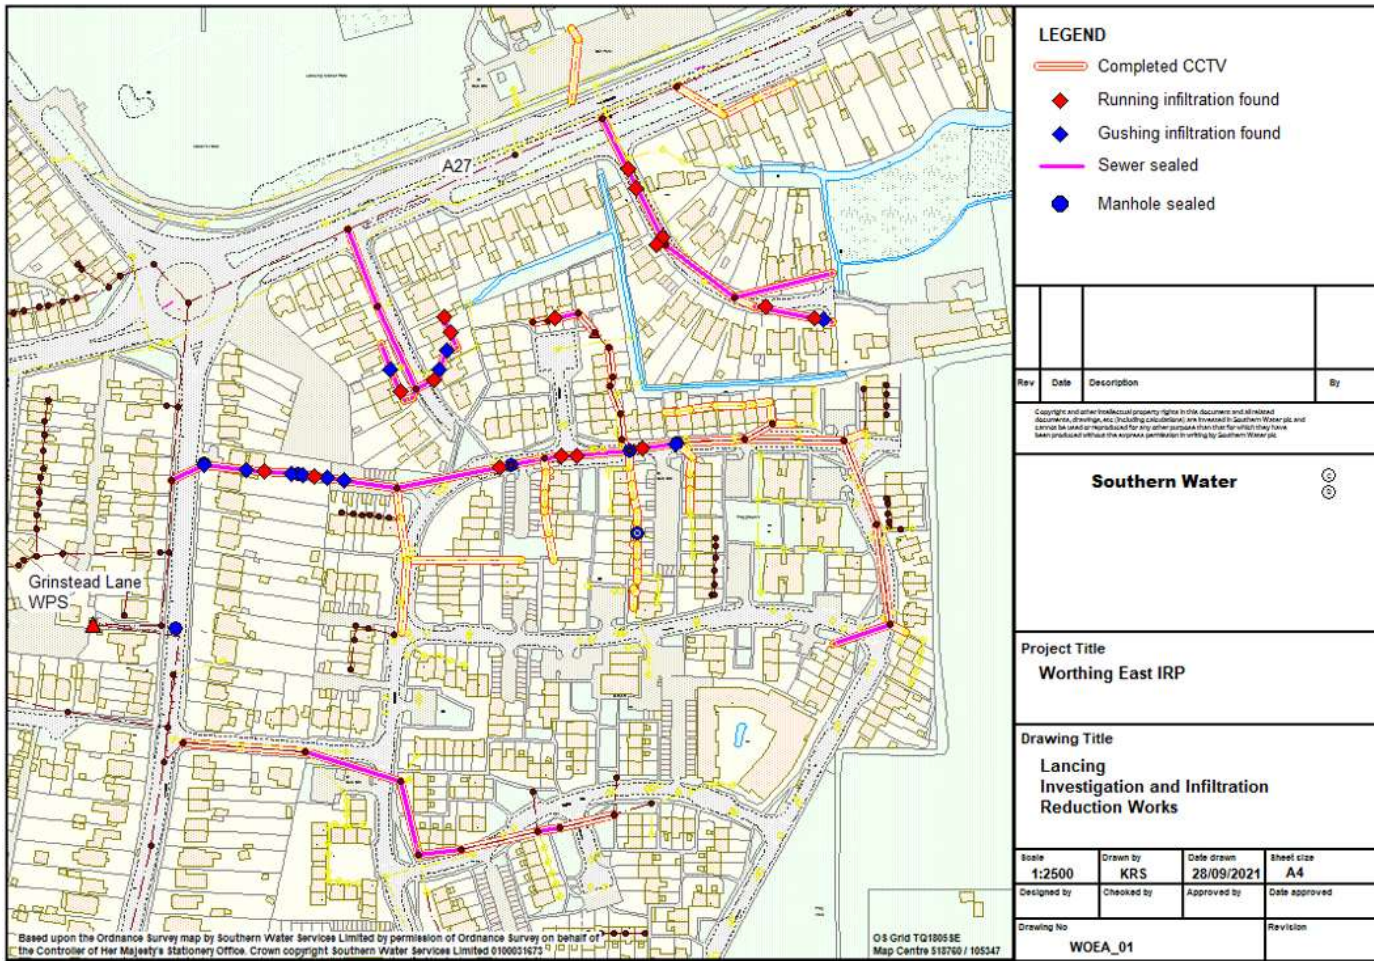

Lancing Infiltration Plan

Appendix A – work complete

from
Southern
Water 

The logo graphic for Southern Water, consisting of three stylized blue waves of varying lengths, positioned to the right of the text.

Detailed plan 1

Detailed plan 2